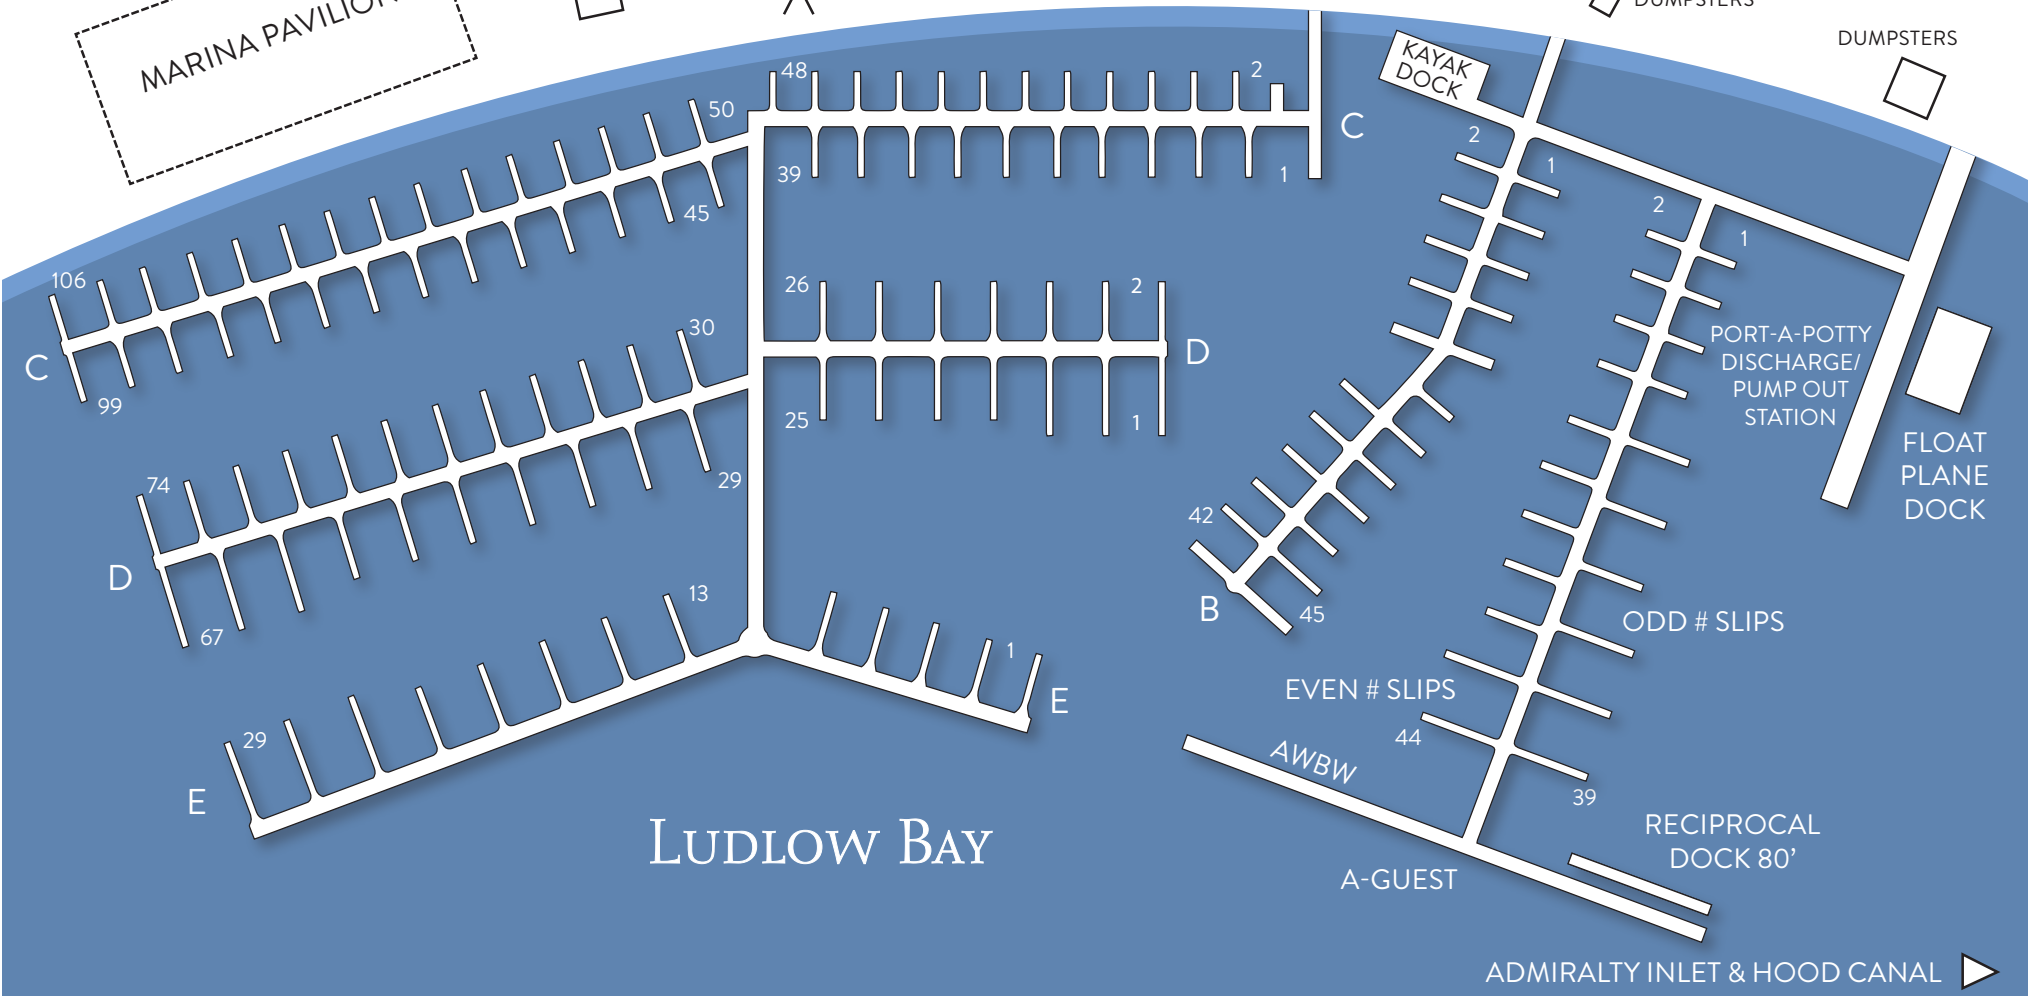

PORT LUDLOW MARINA

Port Ludlow, WA

Latitude 47° 55.30', Longitude 122° 41.10'

OIL RECYCLE

THE FIRESIDE RESTAURANT
THE INN AT PORT LUDLOW

RECYCLING &
DUMPSTERS

MARINA
OFFICE

RESTROOMS/
SHOWERS

DUMPSTERS

DUMPSTERS

MARINA PAVILION

LUDLOW BAY

ADMIRALTY INLET & HOOD CANAL